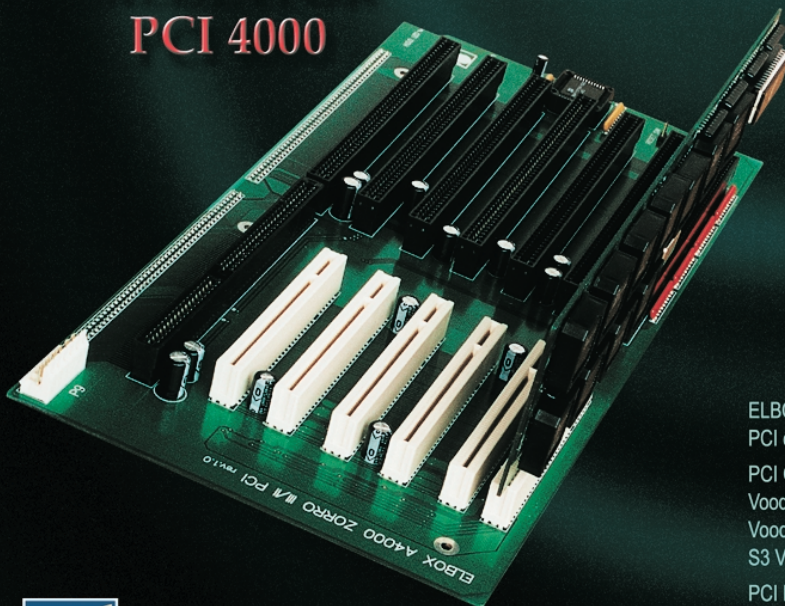

MEDIATOR

Now PCI in all Amigas

MEDIATOR
PCI 1200

MEDIATOR
PCI ZIV

MEDIATOR
PCI ZIII

MEDIATOR
PCI 4000

ELBOX Computer adds software to each busboard for supporting the following standard PCI cards:

PCI Graphic cards:

Voodoo5 5500 64MB, Voodoo4 4500 32MB, Voodoo3 3000 16MB, Voodoo3 2000 16MB, Voodoo Banshee 16 MB, S3 ViRGE 86C325 2MB, S3 ViRGE 86C325 4MB, S3 ViRGE/DX 86C375 2MB, S3 ViRGE/DX 86C375 4MB

PCI Ethernet cards:

Winbond 89C940F, RealTek RTL-8029, NetVin NV5000S.C., Holtek HT80232, Holtek HT80229, Compex RL2000, SureCom NE34, KTI ET32P2, Via 86C926.

Soon: Sound Blaster Live!, Sound Blaster 128, TV card, more...